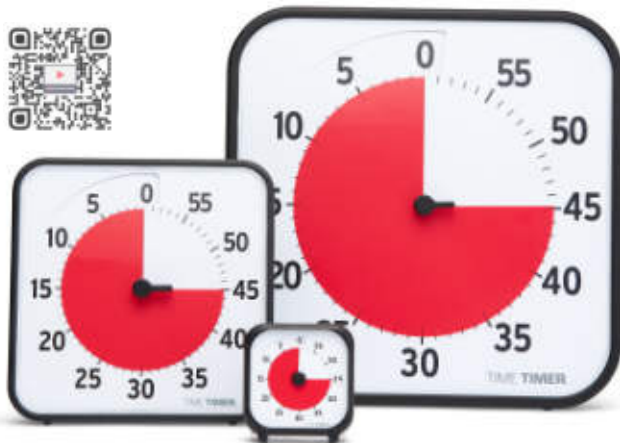

Time Tracker® Mini

3+ años Temporizador súper simple que ayuda a los niños a saber cuánto tiempo les queda a cualquier juego o actividad hasta 120 minutos. Simplemente gire los diales personalizados con luces brillantes y efectos de sonido para seleccionar un tiempo total y una hora de alarma. Ofrece volumen ajustable con opción de silencio. Requiere 3 pilas AAA, no incluidas. Tamaño 12 cm H.

Time Tracker® Mini

MDLER6909

Time Timer®

NUEVO Time Timer®

3+ años Temporizador visual de cuenta regresiva. Excelente representación visual del tiempo con un disco rojo que transcurre, lo que facilita que se comprendan y administren las actividades de manera efectiva. Volumen ajustable y duración máxima de 1 hora. Requiere 2 pilas AA no incluidas, salvo el Pocket que requiere 1.

NUEVO Time Timer® Plus

3+ años Temporizador visual de cuenta regresiva con asa para su transporte. Excelente representación visual del tiempo con un disco rojo que transcurre, lo que facilita que se comprendan y administren las actividades de manera efectiva. Volumen ajustable y duración máxima de 1 hora. Requiere 2 pilas AA no incluidas.

Pocket 75 x 80 x 36 mm

MDROAC5107

Medium 190 x 192 x 31 mm

MDROAC5108

Large 306 x 307 x 43 mm

MDROAC5109

Time Timer® Plus Negro 140x180 mm.

MDROAC5025