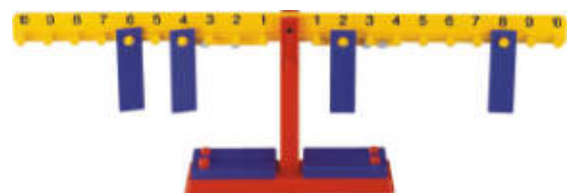

Balanza numérica. Caja

MD95030