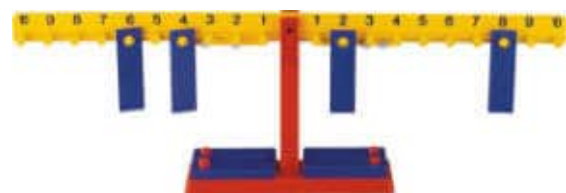

Balanza numérica. Caja

MD95030