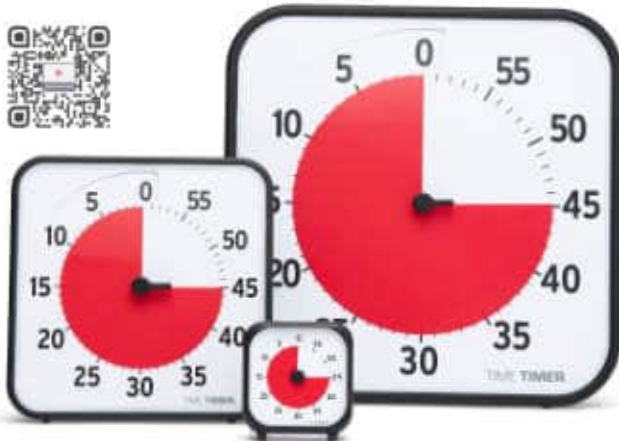

Time Tracker® Mini

5+ años Temporizador súper simple que ayuda a los niños a saber cuánto tiempo les queda a cualquier juego o actividad hasta 120 minutos. Simplemente gire los diales personalizados con luces brillantes y efectos de sonido para seleccionar un tiempo total y una hora de alarma. Ofrece volumen ajustable con opción de silencio. Requiere 3 pilas AAA, no incluidas. Tamaño 12 cm H.

Time Tracker® Mini

MDLER6909

Time Timer®

Time Timer®

3+ años Temporizador visual de cuenta regresiva. Excelente representación visual del tiempo con un disco rojo que transcurre, lo que facilita que se comprendan y administren las actividades de manera efectiva. Volumen ajustable y duración máxima de 1 hora. Requiere 2 pilas AA no incluidas, salvo el Pocket que requiere 1.

Time Timer® Plus

3+ años Temporizador visual de cuenta regresiva con asa para su transporte. Excelente representación visual del tiempo con un disco rojo que transcurre, lo que facilita que se comprendan y administren las actividades de manera efectiva. Volumen ajustable y duración máxima de 1 hora. Requiere 2 pilas AA no incluidas.

Pocket 75 x 80 x 36 mm

MDROAC5107

Medium 190 x 192 x 31 mm

MDROAC5108

Large 306 x 307 x 43 mm

MDROAC5109

Time Timer® Plus negro 140x180 mm.

MDROAC5025