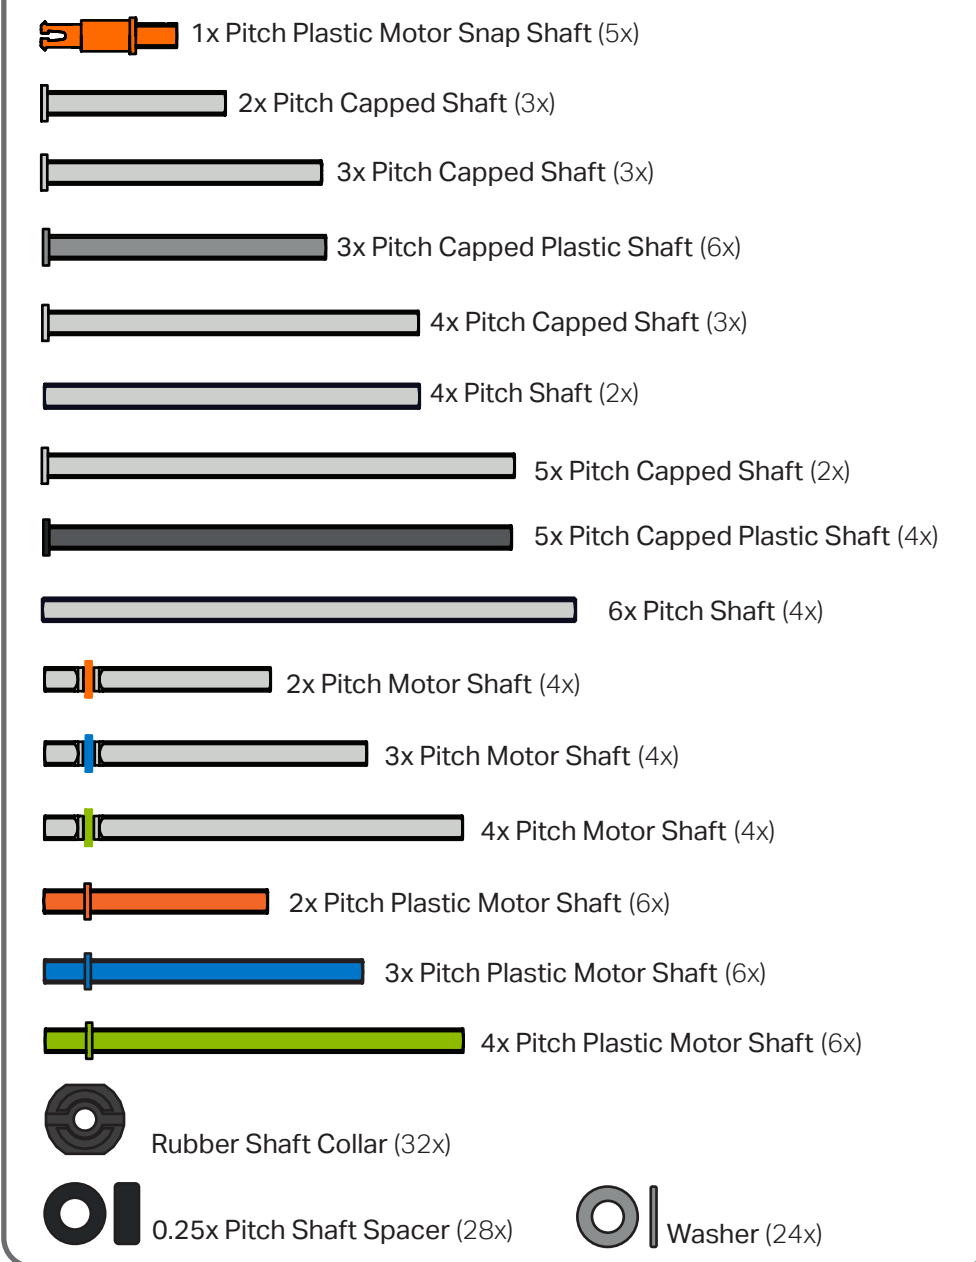

Electronics

Connectors

Specialty Parts

Shafts

Pins & Standoffs

Beams & Plates

Wheels

Gears

Sprockets & Chain